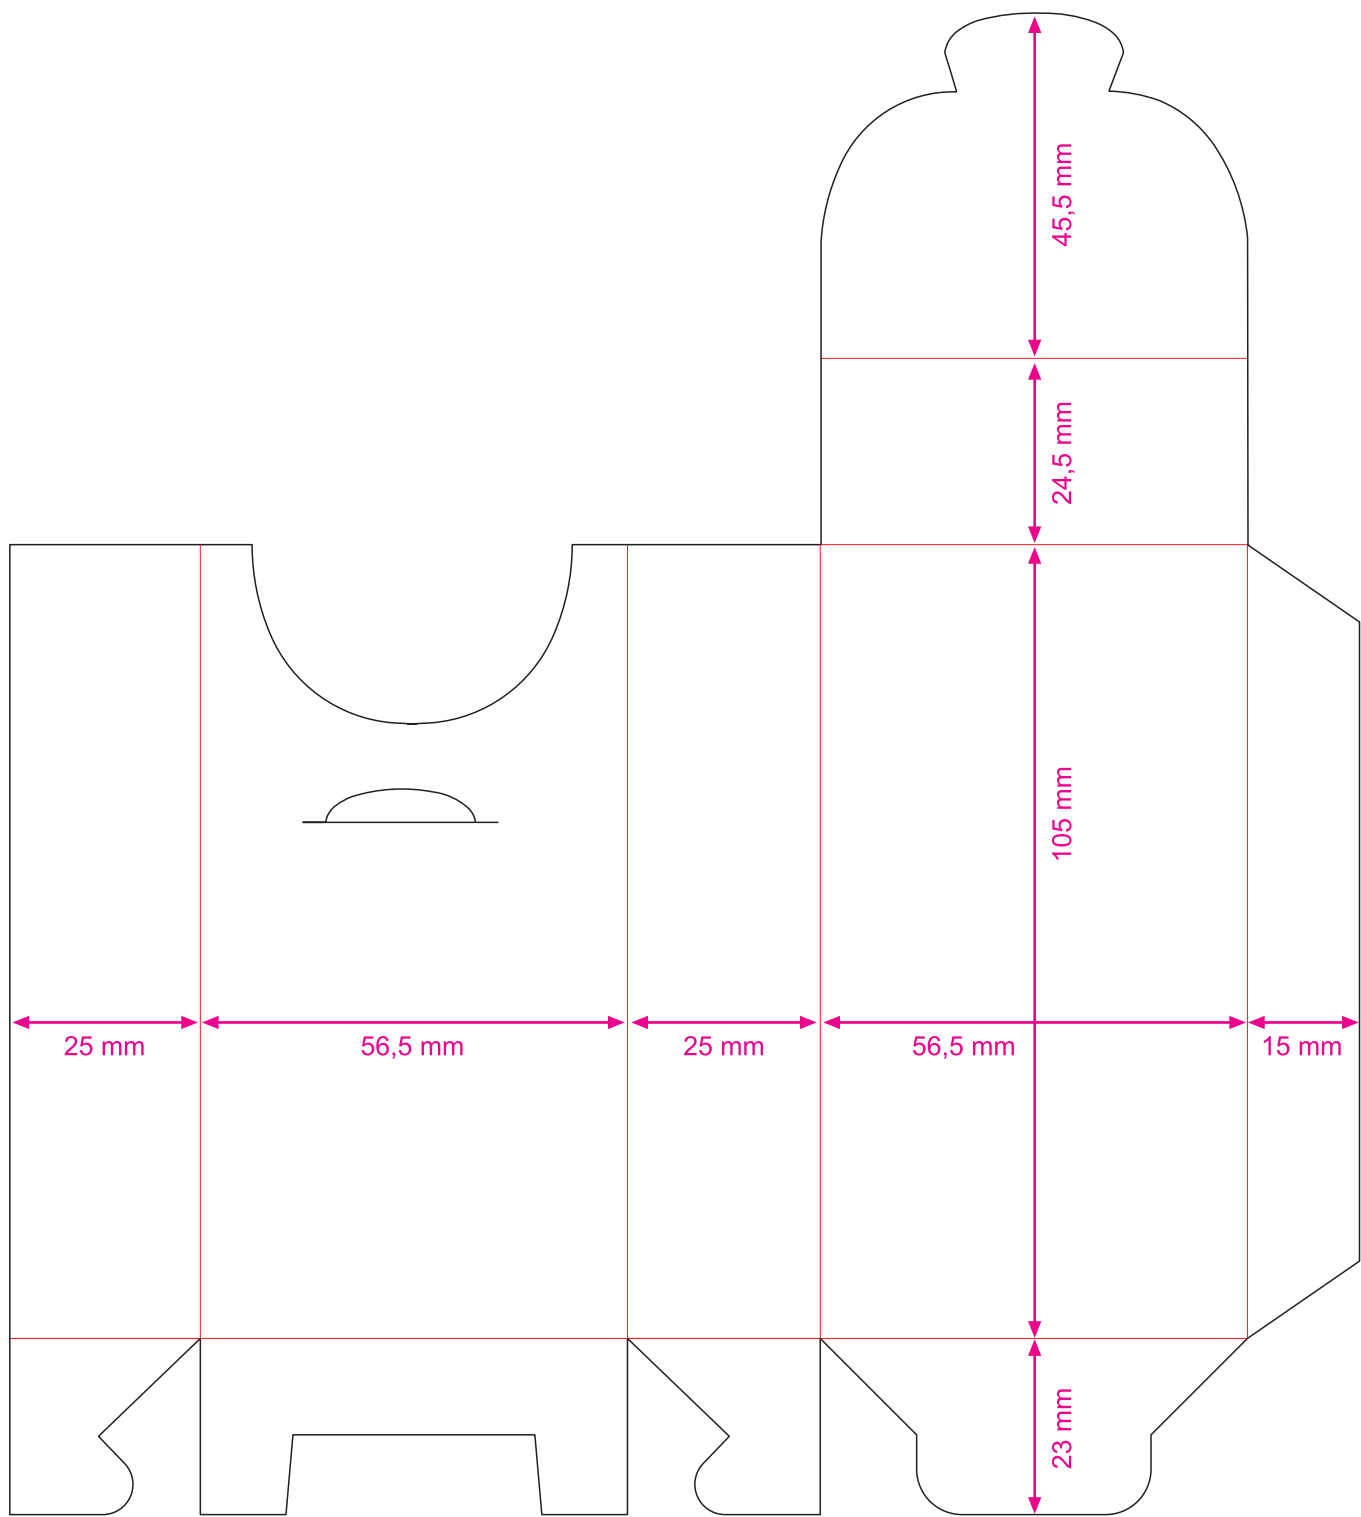

PLEASE MIND WE HAVE 2 OPTIONS FOR PROMOTIONAL POCKET TISSUE BOXES:

A: for lower quantities until app. 3.000 units please use this print area: 105 x 56,5 x 25 mm
B: for higher quantities above app. 3.000 units please use this print area: 125 x 60 x 25 mm

Please submit artwork with and without cutting lines with a bleed of app. 5 mm

A

B